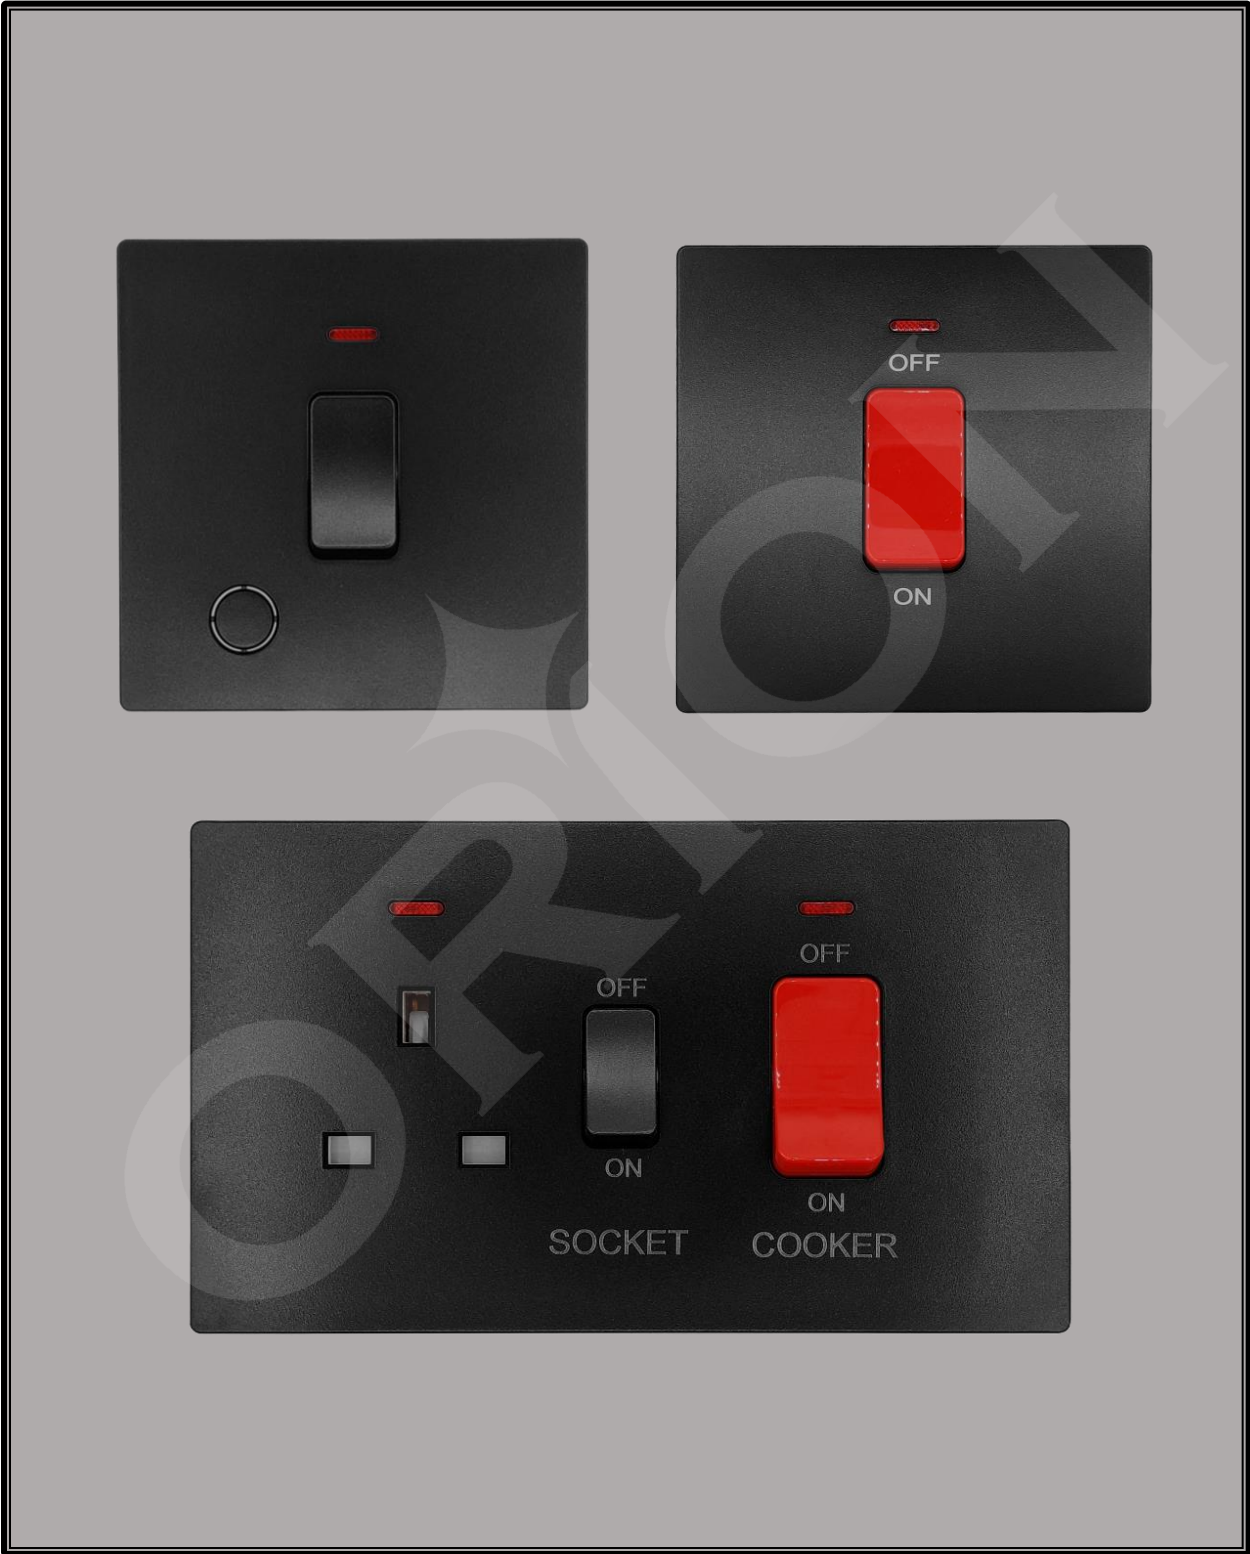

Orion - Black

Big Rocker: 1 Gang Switch, 2 Gang Switch, 3 Gang Switch, Press Switch

Switches and Sockets: 1 Gang, 2 Gang, Press & 4 Gang Switch

20A Double Pole, 45A Double Pole, Cooker Unit

Single Socket Outlet, Double Socket Outlet

Double Socket Outlet with USB, Shaver Unit

Others: Fused Connection, Single Blank Plate, Double Blank Plate